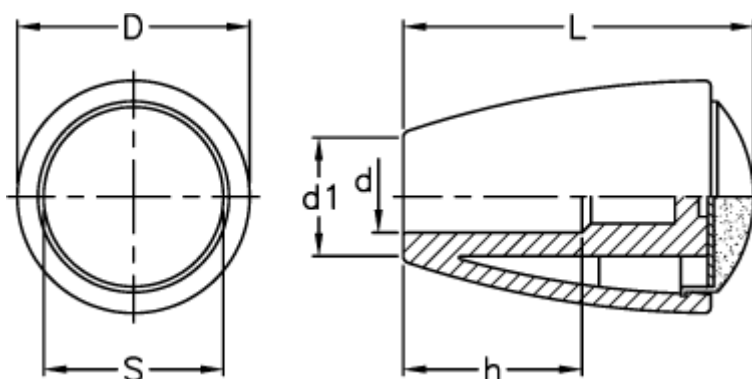

# Data Sheet

Article number: 2304027101

Description: E+G Knob w/transparent cap  
IH.50 N-10

## Measures

---

$d = 10$

$D = 32$

$d_1 = 18$

$h = 25$

$L = 49$

$S = 25$